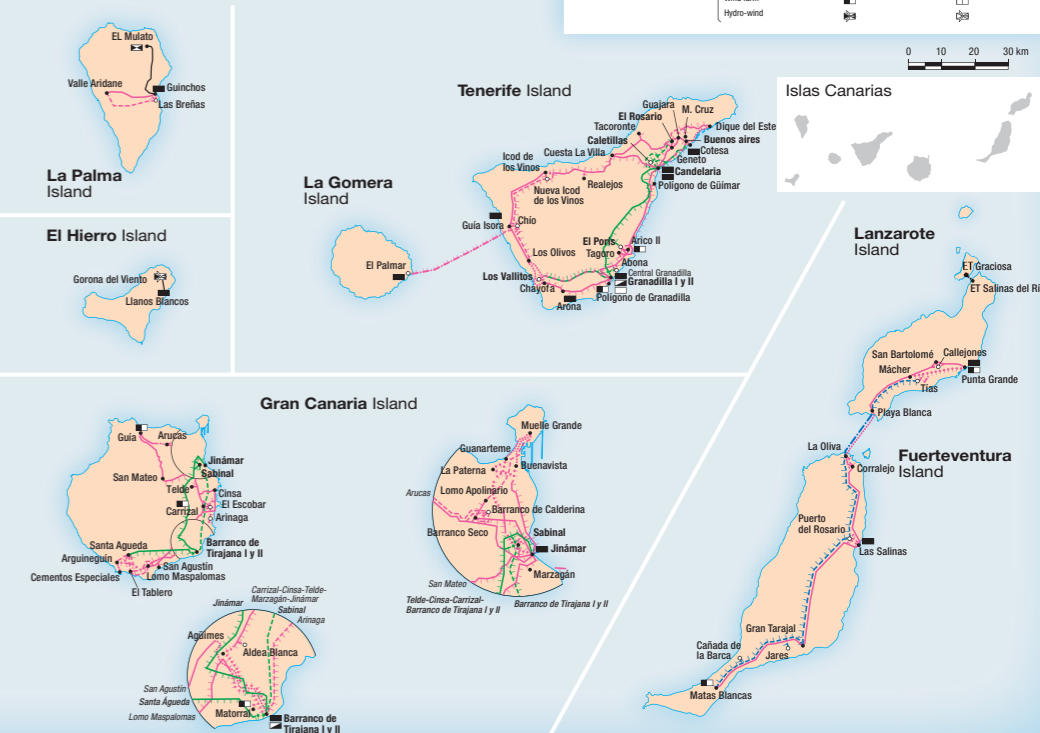

BALEARIC ISLANDS' ELECTRICITY SYSTEM

Installations programmed, under construction or in service as at January 1, 2017

CANARY ISLANDS' ELECTRICITY SYSTEM

Installations programmed, under construction or in service as at January 1, 2017

PENINSULAR TRANSMISSION GRID

Installations programmed, under construction or in service as at January 1, 2017

Preliminary report 2016. Provisional data December 2016 edition