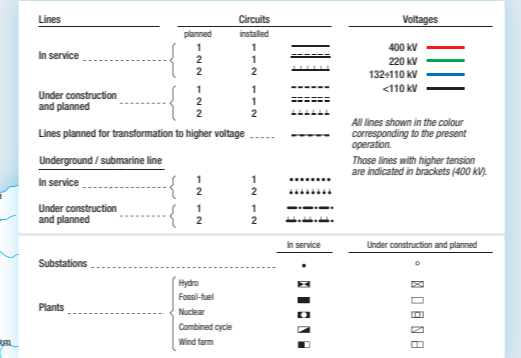

BALEARIC ISLANDS' ELECTRICITY SYSTEM

Installations programmed, under construction or in service as at January 1, 2017

CANARY ISLANDS' ELECTRICITY SYSTEM

Installations programmed, under construction or in service as at January 1, 2017

PENINSULAR TRANSMISSION GRID

Installations programmed, under construction or in service as at January 1, 2017

Preliminary report 2016. Provisional data December 2016 edition